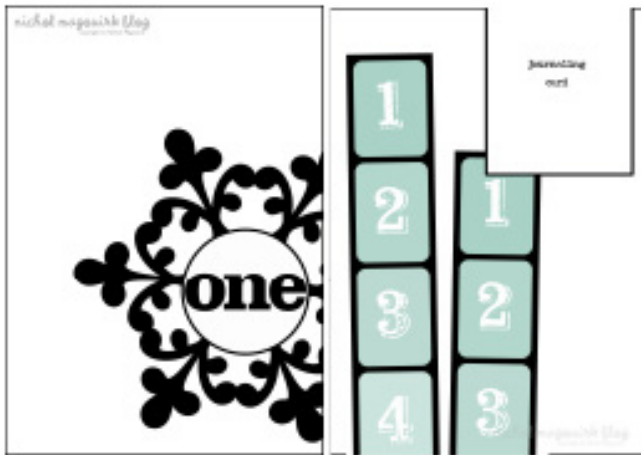

December Daily | The Inside Pages

(simple sketches to get you going)
by Nichol Magouirk

Kerri Bradford Studio Kits Used:

- [December Additions: The Extras](#)
- [Christmas Countdown](#)
- [Snapshots #2](#)
- [Snapshots #1](#)
- [December Additions: The Pages](#)
- [December Additions: The Dailies](#)

Kerri Bradford Studio FREEBIE Used:

- [Love This Photo Mask](#)